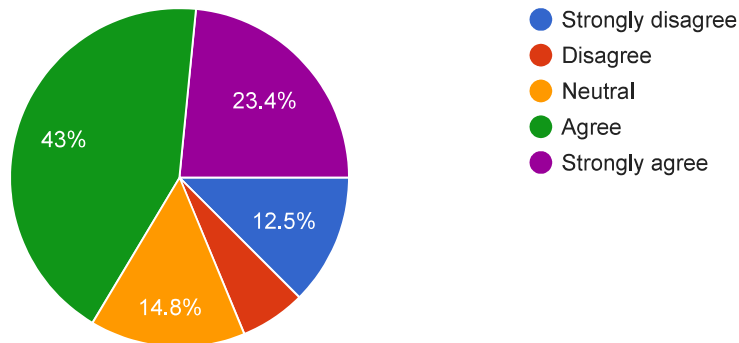

 Copy

128 responses

Do you agree that the curriculum has scope for innovativeness and creativity?

128 responses

Do you agree that the curriculum has the ability to contribute to the demanding needs of the Industry?

128 responses

Do you agree that the curriculum and syllabus satisfies the requirement of Employability / Higher Education / Research?

128 responses

Do you agree that the Co-curricular and Extra-curricular initiatives of the institute help the Holistic development of the students?