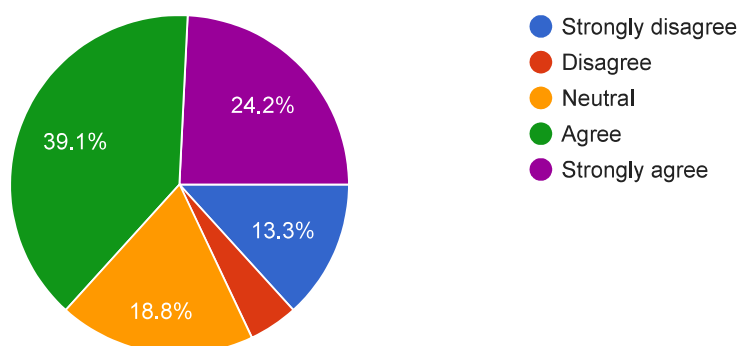

 Copy

128 responses

Do you agree that the curriculum has scope for innovativeness and creativity?

128 responses

Do you agree that the curriculum has the ability to contribute to the demanding needs of the Industry?

128 responses

Do you agree that the curriculum and syllabus satisfies the requirement of Employability / Higher Education / Research?

128 responses

Do you agree that the Co-curricular and Extra-curricular initiatives of the institute help the Holistic development of the students?