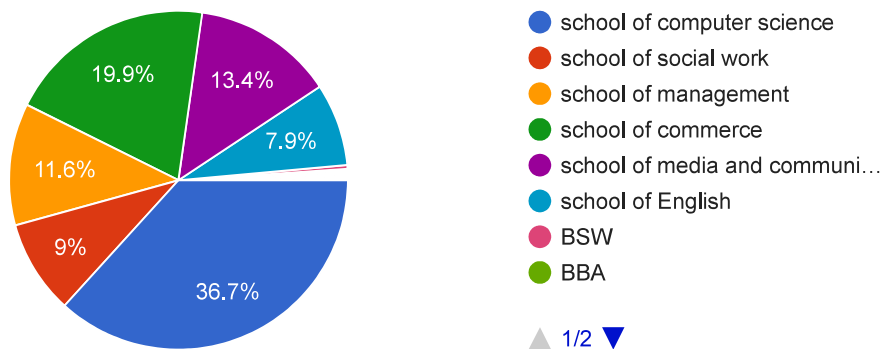

Department in which the student is pursuing the studies

 Copy

558 responses

▲ 1/2 ▼

Do you agree that the curriculum is relevant and competent in the area of study?

 Copy

558 responses

Do you agree that the curriculum has a good balance between theory and application?

558 responses

Do you agree that the academic flexibility in the curriculum allows choosing Specialization / Electives / Open courses?

558 responses

Do you agree that the curriculum satisfies the requirement of Employability / Higher Learning?